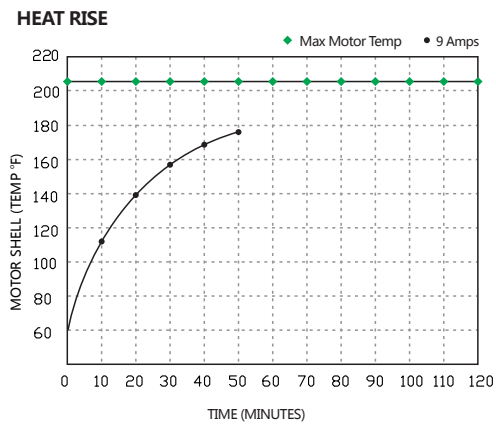

Inlet/Outlet Ports

- 1/2" -14 MNPT
- Weight**
2.5 lbs (1.14 kg)

MOTOR

- Duty Cycle**
Intermittent
- Voltage**
12v/24v
- Leads**
16 AWG, 4.5" long with 2-Pin connector/Leads

PUMP PERFORMANCE				3.0 GPM
PSI	BAR	GPM	LPM	Amps
OPEN	0.20	3.00	11.85	4.3
10	0.70	2.81	10.85	4.7
20	1.40	2.42	9.34	6.2
30	2.10	2.09	8.06	7.1
40	2.80	1.61	6.21	8.3
45	3.06	OFF	OFF	0