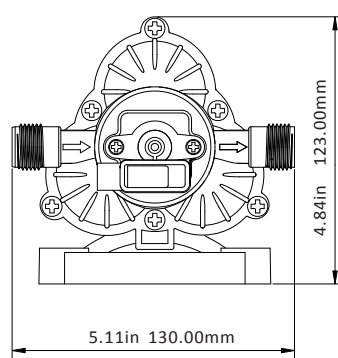

Inlet/Outlet Ports

- 1/2" -14 MNPT
- Weight**
2.5 lbs (1.14 kg)

MOTOR

- Duty Cycle**
Intermittent
- Voltage**
12v/24v
- Leads**
16 AWG, 4.5" long with 2-Pin connector/Leads

PUMP PERFORMANCE				3.0 GPM
PSI	BAR	GPM	LPM	Amps
OPEN	0.20	3.00	11.85	4.3
10	0.70	2.81	10.85	4.7
20	1.40	2.42	9.34	6.2
30	2.10	2.09	8.06	7.1
40	2.80	1.61	6.21	8.3
45	3.06	OFF	OFF	0

Consult factory for other available models

FITTINGS

Item Number	Size	Fitting Type	Material
51F01	1/2" -14 FNPT x 1/2" Barb	HSE Barb Straight Fitting	POM & PP
51F02	1/2" -14 FNPT x 3/8" Barb	HSE Barb Straight Fitting	POM & PP
51F03	1/2" -14 FNPT x 1/2" Barb	HSE Barb Elbow Fitting	POM & PP
51F04	1/2" -14 FNPT x 1/2" -14 MNPT	MNPT Elbow Fitting	POM & PP

FILTER

Item Number	Inlet	Outlet	Mesh Size
51S01	1/2" -14 MNPT	1/2" -14 FNPT Inline Filter/Strainer	50

Fittings and filter included with the 1/2" MNPT pumps only.

51S01