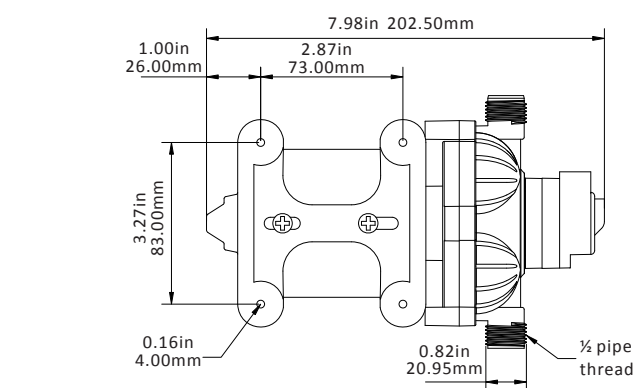

Inlet/Outlet Ports

- 1/2" -14 MNPT
- Weight**
2.5 lbs (1.14 kg)

MOTOR

- Duty Cycle**
Intermittent
- Voltage**
12v/24v
- Leads**
16 AWG, 4.5" long with 2-Pin connector/Leads

PUMP PERFORMANCE				3.0 GPM
PSI	BAR	GPM	LPM	Amps
OPEN	0.20	3.00	11.85	4.3
10	0.70	2.81	10.85	4.7
20	1.40	2.42	9.34	6.2
30	2.10	2.09	8.06	7.1
40	2.80	1.61	6.21	8.3
45	3.06	OFF	OFF	0

Consult factory for other available models

FITTINGS

Item Number	Size	Fitting Type	Material
51F01	1/2" -14 FNPT x 1/2" Barb	HSE Barb Straight Fitting	POM & PP
51F02	1/2" -14 FNPT x 3/8" Barb	HSE Barb Straight Fitting	POM & PP
51F03	1/2" -14 FNPT x 1/2" Barb	HSE Barb Elbow Fitting	POM & PP
51F04	1/2" -14 FNPT x 1/2" -14 MNPT	MNPT Elbow Fitting	POM & PP

FILTER

Item Number	Inlet	Outlet	Mesh Size
51S01	1/2" -14 MNPT	1/2" -14 FNPT Inline Filter/Strainer	50

Fittings and filter included with the 1/2" MNPT pumps only.

51S01